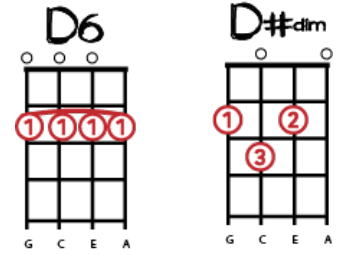

# JINGLE BELL ROCK (Bobby Helms version)

[verse 1]

\*\*lick\*\*

D Dmaj7 D6 D  
 Jingle bell, jingle bell, jingle bell rock  
 D D#dim Em A  
 Jingle bells swing and jingle bells ring  
 Em A Em A  
 Snowing and blowing up bushels of fun  
 A Em A  
 Now the jingle hop has begun

\*\*LICK\*\*

D (with pinky)  
 A--0-----5-----  
 E---3-2-0-2-----  
 C-----2-----  
 G-----2-----

NOTES:

- Can substitute A7 for A
- Play D instead of Dmaj7, D6 & D#dim

D Dmaj7 D6 D  
 Jingle bell, jingle bell, jingle bell rock  
 D D#dim Em A  
 Jingle bells chime in jingle bell time  
 Em A Em A  
 Dancing and prancing in Jingle Bell Square  
 Em A D (D7)  
 In the frosty air

G Gm  
 What a bright time, it's the right time  
 D D7  
 To rock the night away  
 E E7  
 Jingle bell time is a swell time  
 A (stop!) \*\*lick\*\*  
 To go gliding in a one-horse sleigh

[verse 2]

D Dmaj7 D6 D  
 Giddy-up jingle horse, pick up your feet  
 D D#dim B7  
 Jingle around the clock  
 G Gm E7 Gm  
 Mix and mingle in the jingling beat

(1st ending)

Em A D  
 That's the jingle bell rock

*D.S al Fine*

(2nd ending)

Em A  
 That's the jingle bell  
 Em A  
 That's the jingle bell  
 Em A7 D  
 That's the jingle bell rock

*Fine*