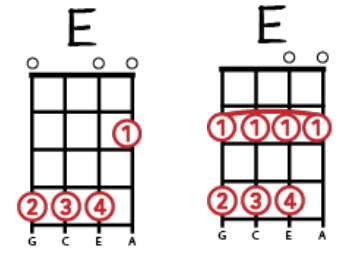

# JINGLE BELL ROCK (Bobby Helms version)

[verse 1]

\*\*lick\*\*

D Dmaj7 D6 D  
 Jingle bell, jingle bell, jingle bell rock  
 D D#dim Em A  
 Jingle bells swing and jingle bells ring  
 Em A Em A  
 Snowing and blowing up bushels of fun  
 A Em A  
 Now the jingle hop has begun

\*\*LICK\*\*

D (with pinky)  
 A--0-----5-----  
 E---3-2-0-2-----  
 C-----2-----  
 G-----2-----

NOTES:

- Can substitute A7 for A
- Play D instead of Dmaj7, D6 & D#dim

D Dmaj7 D6 D  
 Jingle bell, jingle bell, jingle bell rock  
 D D#dim Em A  
 Jingle bells chime in jingle bell time  
 Em A Em A  
 Dancing and prancing in Jingle Bell Square  
 Em A D (D7)  
 In the frosty air

G Gm  
 What a bright time, it's the right time  
 D D7  
 To rock the night away  
 E E7  
 Jingle bell time is a swell time  
 A (stop!) \*\*lick\*\*  
 To go gliding in a one-horse sleigh

[verse 2]

D Dmaj7 D6 D  
 Giddy-up jingle horse, pick up your feet  
 D D#dim B7  
 Jingle around the clock  
 G Gm E7 Gm  
 Mix and mingle in the jingling beat

(1st ending)

Em A D  
 That's the jingle bell rock

*D.S al Fine*

(2nd ending)

Em A  
 That's the jingle bell  
 Em A  
 That's the jingle bell  
 Em A7 D  
 That's the jingle bell rock

*Fine*