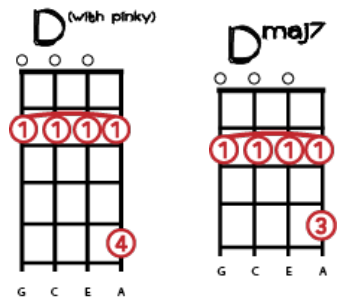

# JINGLE BELL ROCK (Bobby Helms version)

[verse 1]

\*\*lick\*\*

D Dmaj7 D6 D  
 Jingle bell, jingle bell, jingle bell rock  
 D D#dim Em A  
 Jingle bells swing and jingle bells ring  
 Em A Em A  
 Snowing and blowing up bushels of fun  
 A Em A  
 Now the jingle hop has begun

\*\*LICK\*\*

D (with pinky)  
 A--0-----5-----  
 E---3-2-0-2-----  
 C-----2-----  
 G-----2-----

NOTES:

- Can substitute A7 for A
- Play D instead of Dmaj7, D6 & D#dim

D Dmaj7 D6 D  
 Jingle bell, jingle bell, jingle bell rock  
 D D#dim Em A  
 Jingle bells chime in jingle bell time  
 Em A Em A  
 Dancing and prancing in Jingle Bell Square  
 Em A D (D7)  
 In the frosty air

G Gm  
 What a bright time, it's the right time  
 D D7  
 To rock the night away  
 E E7  
 Jingle bell time is a swell time  
 A (stop!) \*\*lick\*\*  
 To go gliding in a one-horse sleigh

[verse 2]

D Dmaj7 D6 D  
 Giddy-up jingle horse, pick up your feet  
 D D#dim B7  
 Jingle around the clock  
 G Gm E7 Gm  
 Mix and mingle in the jingling beat

(1st ending)

Em A D  
 That's the jingle bell rock

*D.S al Fine*

(2nd ending)

Em A  
 That's the jingle bell  
 Em A  
 That's the jingle bell  
 Em A7 D  
 That's the jingle bell rock

*Fine*