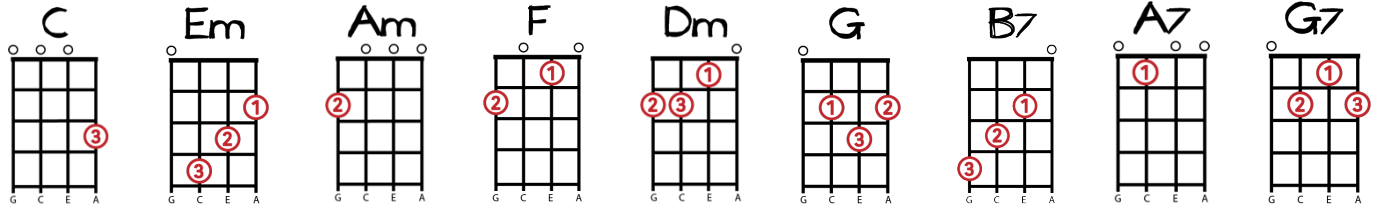

# Can't Help Falling in Love - Elvis Presley

**C**    **Em** **Am**                    **F**    **C**    **G**  
 Wise men say, only fools rush in  
       **F** **G**        **Am**    **Dm**                    **C**    **G**    **C**  
 But I can't help falling in love with you

**C**        **Em** **Am**                                    **F** **C** **G**  
 Shall I stay, would it be a sin?  
       **F** **G**        **Am**    **Dm**                    **C**    **G**    **C**  
 If I can't help falling in love with you

**Em**                                    **B7**        **Em**                                    **B7**  
 Like a river flows surely to the sea  
**Em**                                    **B7**        **Em**                                    **A7**                                    **Dm**    **G7**  
 Darling so it goes Some things are meant to be  
  
**C**        **Em** **Am**                                    **F**        **C**        **G**        **G7**  
 Take my hand, take my whole life too  
       **F** **G**        **Am**    **Dm**                    **C**        **G**        **C**  
 For I can't help falling in love with you

[Repeat section in box]

**F** **G**        **Am**    **Dm**                    **C**        **G**        **C**  
 For I can't help falling in love with you