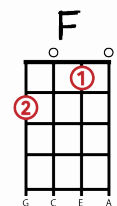

HALLELUJAH – LEONARD COHEN (Rufus Wainwright version)

Intro:

C Am C Am

A |----3-----0-----3-----0----|
E |---0-0---0-0---0-0---0-0---|
C |--0---0---0---0---0---0---0---|
G |-0-----2-----0-----2-----|

C Am
I've heard there was a secret chord
C Am
That David played, and it pleased the Lord
F G C G
But you don't really care for music, do you?
C F G
It goes like this, the fourth, the fifth
Am F
The minor fall, the major lift
G E7 Am
The baffled king composing Hallelujah

Chorus:
F Am F C G C G
Hallelujah, Hallelujah Hallelujah, Hallelujah

C Am
Your faith was strong but you needed proof
C Am
You saw her bathing on the roof
F G C G
Her beauty in the moonlight overthrew you
C F G
She tied you to a kitchen chair
Am F
She broke your throne, she cut your hair
G E7 Am
And from your lips she drew the Hallelujah

F Am F C G C G
Hallelujah, Hallelujah Hallelujah, Hallelujah

C Am
Maybe I've been here before
C Am
I know this room, I've walked this floor
F G C G
I used to live alone before I knew you
C F G
I've seen your flag on the marble arch
Am F
love is not a victory march
G E7 Am
It's a cold and it's a broken hallelujah
F Am F C G C G
Hallelujah, Hallelujah Hallelujah, Hallelujah

F Am F C G C G
Hallelujah, Hallelujah Hallelujah, Hallelujah

C Am
Maybe there's a God above
C Am
And all I ever learned from love
F G C G
Was how to shoot at someone who outdrew you
C F G
It's not a cry you can hear at night
Am F
It's not somebody who's seen the light
G E7 Am
It's a cold and it's a broken hallelujah