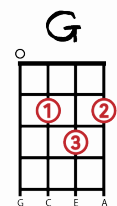

HALLELUJAH – LEONARD COHEN (Rufus Wainwright version)

Intro:

C Am C Am

A |----3-----0-----3-----0----|
E |---0-0---0-0---0-0---0-0---|
C |--0---0---0---0---0---0---0---|
G |-0-----2-----0-----2-----|

C Am
I've heard there was a secret chord
C Am
That David played, and it pleased the Lord
F G C G
But you don't really care for music, do you?
C F G
It goes like this, the fourth, the fifth
Am F
The minor fall, the major lift
G E7 Am
The baffled king composing Hallelujah

Chorus:
F Am F C G C G
Hallelujah, Hallelujah Hallelujah, Hallelujah

C Am
Your faith was strong but you needed proof
C Am
You saw her bathing on the roof
F G C G
Her beauty in the moonlight overthrew you
C F G
She tied you to a kitchen chair
Am F
She broke your throne, she cut your hair
G E7 Am
And from your lips she drew the Hallelujah

F Am F C G C G
Hallelujah, Hallelujah Hallelujah, Hallelujah

C Am
Maybe I've been here before
C Am
I know this room, I've walked this floor
F G C G
I used to live alone before I knew you
C F G
I've seen your flag on the marble arch
Am F
love is not a victory march
G E7 Am
It's a cold and it's a broken hallelujah
F Am F C G C G
Hallelujah, Hallelujah Hallelujah, Hallelujah

F Am F C G C G
Hallelujah, Hallelujah Hallelujah, Hallelujah

C Am
Maybe there's a God above
C Am
And all I ever learned from love
F G C G
Was how to shoot at someone who outdrew you
C F G
It's not a cry you can hear at night
Am F
It's not somebody who's seen the light
G E7 Am
It's a cold and it's a broken hallelujah