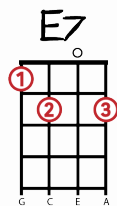

HALLELUJAH – LEONARD COHEN (Rufus Wainwright version)

Intro:

C Am C Am

A |----3-----0-----3-----0----|
E |---0-0---0-0---0-0---0-0---|
C |--0---0---0---0---0---0---0---|
G |-0-----2-----0-----2-----|

C Am
I've heard there was a secret chord
C Am
That David played, and it pleased the Lord
F G C G
But you don't really care for music, do you?
C F G
It goes like this, the fourth, the fifth
Am F
The minor fall, the major lift
G E7 Am
The baffled king composing Hallelujah

Chorus:
F Am F C G C G
Hallelujah, Hallelujah Hallelujah, Hallelujah

C Am
Your faith was strong but you needed proof
C Am
You saw her bathing on the roof
F G C G
Her beauty in the moonlight overthrew you
C F G
She tied you to a kitchen chair
Am F
She broke your throne, she cut your hair
G E7 Am
And from your lips she drew the Hallelujah

F Am F C G C G
Hallelujah, Hallelujah Hallelujah, Hallelujah

C Am
Maybe I've been here before
C Am
I know this room, I've walked this floor
F G C G
I used to live alone before I knew you
C F G
I've seen your flag on the marble arch
Am F
love is not a victory march
G E7 Am
It's a cold and it's a broken hallelujah
F Am F C G C G
Hallelujah, Hallelujah Hallelujah, Hallelujah

F Am F C G C G
Hallelujah, Hallelujah Hallelujah, Hallelujah

C Am
Maybe there's a God above
C Am
And all I ever learned from love
F G C G
Was how to shoot at someone who outdrew you
C F G
It's not a cry you can hear at night
Am F
It's not somebody who's seen the light
G E7 Am
It's a cold and it's a broken hallelujah