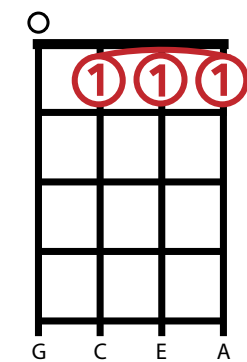

MORE UKULELE CHORDS

B

Bm

Em7

B7

Eb

E

Am7

Dm7

F7

Cm

Fm

Gm

Cm7

Fm7

Gmaj7

Gm7