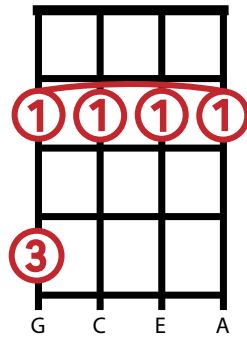

# MORE UKULELE CHORDS

B

Bm

Em7

B7

Eb

E

Am7