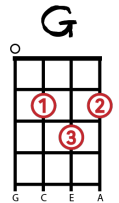

# Hallelujah

Rufus Wainwright version (written by Leonard Cohen in 1984)

[Intro]

G Em G Em

A | ----2-----2-----2-----2-----2-----2-----2-----2-----2-----2----- |  
E | ---3-3---3-3---3-3---3-3---3-3---3-3---3-3---3-3---3-3---3-3---3-3---3-3---3-3--- |  
C | --2---2-2---2-4---4-4---4-2---2-2---2-4---4-4---4-4---4-4---4-4---4-4---4-4--- |  
G | -0-----0-----0-----0-----0-----0-----0-----0-----0-----0----- |

[Verse 1]

G Em  
I heard there was a secret chord  
G Em  
That David played and it pleased the lord  
C D G D  
But you don't really care for music, do you?  
G C D  
Well it goes like this the fourth, the fifth  
Em C  
The minor fall and the major lift  
D B7 Em  
The baffled king composing hallelujah

C Em C G D G D  
Hallelujah, hallelujah, hallelujah, hallelu-u-u-u-jah ...

G Em  
 Baby, I've been here before  
 G Em  
 I've seen this room and I've walked this floor  
 C D G D  
 I used to live alone before I knew you  
 G C D  
 I've seen your flag on the marble arch  
 Em C  
 But love is not a victory march  
 D B7 Em  
 It's a cold and it's a broken hallelujah  
 C Em C G D G D  
 Hallelujah, hallelujah, hallelujah, hallelu-u-u-u-jah ...

G Em  
 Well, maybe there's a god above  
 G Em  
 But all I've ever learned from love  
 C D G D  
 Was how to shoot somebody who outdrew you  
 G C D  
 It's not a cry that you hear at night  
 Em C  
 It's not somebody who's seen the light  
 D B7 Em  
 It's a cold and it's a broken hallelujah  
 C Em C G D G  
 Hallelujah, hallelujah, hallelujah, hallelu-u-u-u-jah .... x 3