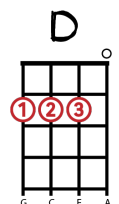

# Hallelujah

Rufus Wainwright version (written by Leonard Cohen in 1984)

[Intro]

G Em G Em

A | ----2-----2-----2-----2-----2-----2-----2-----2-----2-----2----- |  
E | ---3-3---3-3---3-3---3-3---3-3---3-3---3-3---3-3---3-3---3-3---3-3---3-3---3-3--- |  
C | --2---2-2---2-4---4-4---4-2---2-2---2-4---4-4---4-4---4-4---4-4---4-4---4-4--- |  
G | -0-----0-----0-----0-----0-----0-----0-----0-----0-----0----- |

[Verse 1]

G Em  
I heard there was a secret chord  
G Em  
That David played and it pleased the lord  
C D G D  
But you don't really care for music, do you?  
G C D  
Well it goes like this the fourth, the fifth  
Em C  
The minor fall and the major lift  
D B7 Em  
The baffled king composing hallelujah

[Chorus]

C Em C G D G D  
Hallelujah, hallelujah, hallelujah, hallelu-u-u-u-jah ...  
G Em  
Well, your faith was strong but you needed proof  
G Em  
You saw her bathing on the roof  
C D G D  
Her beauty and the moonlight overthrew you  
G C D  
She tied you to her kitchen chair  
Em C  
She broke your throne and she cut your hair  
D B7 Em  
And from your lips she drew the hallelujah

C Em C G D G D  
Hallelujah, hallelujah, hallelujah, hallelu-u-u-u-jah ...

G Em  
 Baby, I've been here before  
 G Em  
 I've seen this room and I've walked this floor  
 C D G D  
 I used to live alone before I knew you  
 G C D  
 I've seen your flag on the marble arch  
 Em C  
 But love is not a victory march  
 D B7 Em  
 It's a cold and it's a broken hallelujah  
 C Em C G D G D  
 Hallelujah, hallelujah, hallelujah, hallelu-u-u-u-jah ...