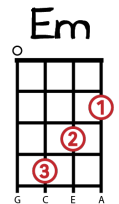

# Hallelujah

Rufus Wainwright version (written by Leonard Cohen in 1984)

[Intro]

G Em G Em

A | ----2-----2-----2-----2-----2-----2-----2-----2-----2-----2----- |  
E | ---3-3---3-3---3-3---3-3---3-3---3-3---3-3---3-3---3-3---3-3---3-3---3-3---3-3--- |  
C | --2---2-2---2-4---4-4---4-2---2-2---2-4---4-4---4-4---4-4---4-4---4-4---4-4--- |  
G | -0-----0-----0-----0-----0-----0-----0-----0-----0-----0----- |

[Verse 1]

G Em  
I heard there was a secret chord  
G Em  
That David played and it pleased the lord  
C D G D  
But you don't really care for music, do you?  
G C D  
Well it goes like this the fourth, the fifth  
Em C  
The minor fall and the major lift  
D B7 Em  
The baffled king composing hallelujah

C Em C G D G D  
Hallelujah, hallelujah, hallelujah, hallelu-u-u-u-jah ...

G Em  
 Baby, I've been here before  
 G Em  
 I've seen this room and I've walked this floor  
 C D G D  
 I used to live alone before I knew you  
 G C D  
 I've seen your flag on the marble arch  
 Em C  
 But love is not a victory march  
 D B7 Em  
 It's a cold and it's a broken hallelujah  
 C Em C G D G D  
 Hallelujah, hallelujah, hallelujah, hallelu-u-u-u-jah ...

G Em  
 Well, maybe there's a god above  
 G Em  
 But all I've ever learned from love  
 C D G D  
 Was how to shoot somebody who outdrew you  
 G C D  
 It's not a cry that you hear at night  
 Em C  
 It's not somebody who's seen the light  
 D B7 Em  
 It's a cold and it's a broken hallelujah  
 C Em C G D G  
 Hallelujah, hallelujah, hallelujah, hallelu-u-u-u-jah .... x 3