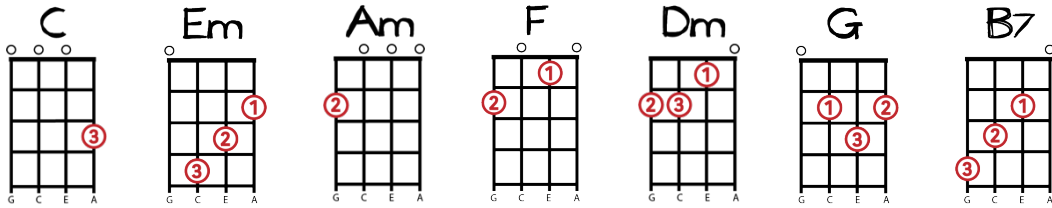

Can't Help Falling in Love - Elvis Presley

C Em Am F C G
 Wise men say, only fools rush in
 F G Am Dm C G C
 But I can't help falling in love with you

C Em Am F C G
 Shall I stay, would it be a sin?
 F G Am Dm C G C
 If I can't help falling in love with you

Em B7 Em B7
 Like a river flows surely to the sea
 Em B7 Em A7 Dm G7
 Darling so it goes Some things are meant to be

C Em Am F C G G7
 Take my hand, take my whole life too
 F G Am Dm C G C
 For I can't help falling in love with you