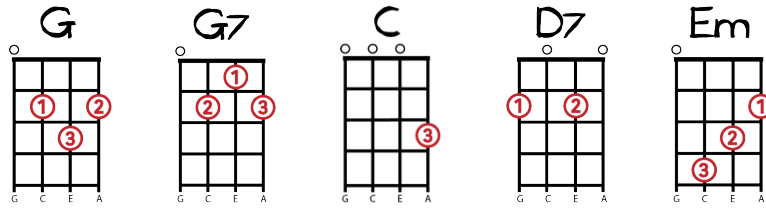

Amazing Grace - Key of G

G **C** **G**
 Amazing Grace, how sweet the sound,
D7
 that saved a wretch like me.

G **G7** **C** **G**
 I once was lost, but now am found,
Em **D7** **G**
 was blind, but now I see.

G **C** **G**
 'Twas grace that taught my heart to fear,
D7
 and grace my fears relieved.

G **G7** **C** **G**
 How precious did that grace appear,
Em **D7** **G**
 the hour I first believed.

G **C** **G**
 Through many dangers, toils and snares
G **D7**
 I have already come

G **G7** **C** **G**
 Tis' grace hath brought me safe thus far
Em **D7** **G**
 And grace will lead me home

G **C** **G**
 When we've been there ten thousand years,
D7
 bright shining as the sun,

G **G7** **C** **G**
 We've no less days to sing God's praise
Em **D7** **G**
 than when we first begun.