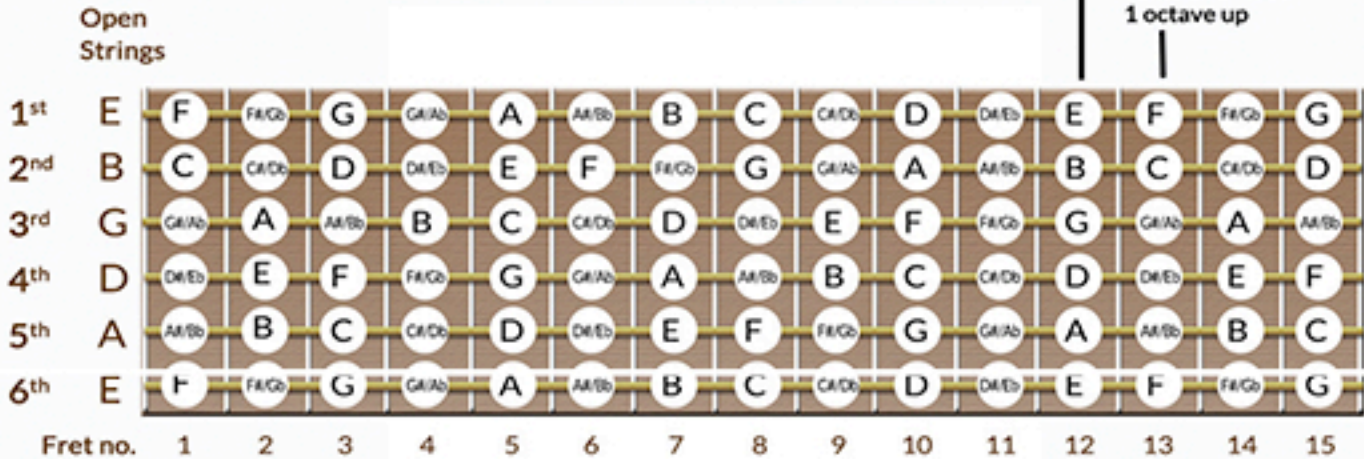

The Notes on the Guitar

Same notes as open strings
1 octave up

Same as 1st fret
1 octave up

MUSICAL ALPHABET

A A#/Bb B C C#/Db D D#/Eb E F F#/Gb G G#Ab

(sharps) A A# B C C# D D# E F F# G G#

(flats) A Bb B C Db D Eb E F Gb G Ab