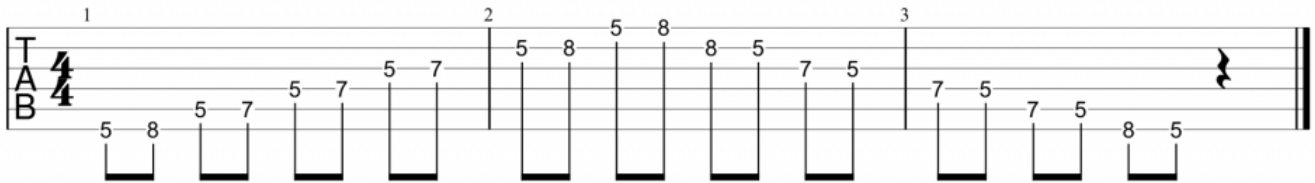

# Pentatonic Scale

This scale is a movable shape.

If you play it starting on the 5<sup>th</sup> fret as shown in the tab, you will be playing *the A minor pentatonic scale*.

The red notes are the root notes.

The notes in the Am Pentatonic Scale are A C D E G

5th fret

8th fret