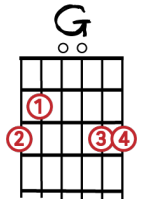

Hurts So Good – John Mellencamp

[Intro] [Guitar Riff #1 & #2]

[Verse 1]

G **D** **Em** **C**
 When I was a young boy, said put away those young boy ways
G **D** **Em** **C**
 Now that I'm gettin' older, so much older I love all those young boy days.
G **D*** **G** **D**
 With a girl like you, with a girl like you,
Em **C** **D**
 Lord knows there are things we can do, baby, Just me and you, Come on and make it . . .

[Chorus]

G **D** **G** **D**
 Hurt so good. Come on baby, make it hurt so good.
C **Em** **C** **D** **G**
 Sometimes love don't feel like it should. You make it . . . hurt so good.

[Guitar Riff #2]

[Verse 2]

G **D** **Em** **C**
 Don't have to be so exiting. Just tryin' to give myself a little bit of fun, yeah.
G **D** **Em** **C**
 You always look so invitin' you ain't as green as you are young
G **D*** **G** **D**
 Hey baby, its you. Come on, girl, now, its you.
Em **C** **D**
 Sink your teeth right through my bones, baby. Let's see what we can do Come on & make it

C **Em** **C** **D** **G**
 Sometimes love don't feel like it should. You make it . . . hurt so good.

1	&	2	&	3	&	4	&	1	&	2	&	3	&	4	&
↓	↑	↓	↑	↑	↓	↓	↑	↓	↑	↓	↑	↓	↑		
C	Em		C												