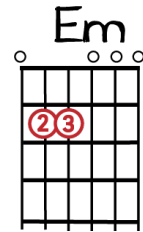

Hurts So Good – John Mellencamp

[Intro] [Guitar Riff #1 & #2]

[Verse 1]

G **D** **Em** **C**
 When I was a young boy, said put away those young boy ways
G **D** **Em** **C**
 Now that I'm gettin' older, so much older I love all those young boy days.
G **D*** **G** **D**
 With a girl like you, with a girl like you,
Em **C** **D**
 Lord knows there are things we can do, baby, Just me and you, Come on and make it . . .

[Chorus]

G **D** **G** **D**
 Hurt so good. Come on baby, make it hurt so good.
C **Em** **C** **D** **G**
 Sometimes love don't feel like it should. You make it . . . hurt so good.

[Guitar Riff #2]

[Verse 2]

G **D** **Em** **C**
 Don't have to be so exiting. Just tryin' to give myself a little bit of fun, yeah.
G **D** **Em** **C**
 You always look so invitin' you ain't as green as you are young
G **D*** **G** **D**
 Hey baby, its you. Come on, girl, now, its you.
Em **C** **D**
 Sink your teeth right through my bones, baby. Let's see what we can do Come on & make it