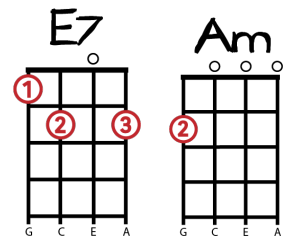

## JINGLE BELLS – Key of C

[Verse 1]

**C** Dashing through the snow, In a one horse open sleigh, **F**  
**F** O'er the fields we go, **G7** Laughing all the way. **C**  
**C** Bells on bob-tail ring, **F** Making spirits bright;  
**F** What fun it is to ride and sing a sleighing song tonight **C** Oh! **G7**

**F** **G** **C**  
and a cup of good cheer!

[Verse 3]

**C** **F**  
We won't go until we get some,

**D** **G**  
We won't go until we get some.

**E7** **Am**  
We won't go until we get some,

**F** **G** **C**  
bring it out here.

Repeat the sounding joy,

**G** Repeat the sounding joy,

**C** Repeat, repeat, the **F** sounding **C** joy.

[Verse 3]

**C** No more let sins and **G** sorrows **C** grow,

**F** Nor thorns infest the **G** ground

**C** He comes to make His blessings flow

Far as the curse is found,

**G** Far as the curse is found,

**C** Far as, far as the **F** curse is **C** found

JOY TO THE WORLD

Musical notation for measures 1-5. The top staff is a treble clef with a 2/4 time signature. The bottom staff shows guitar fretting with letters T, A, B and numbers 3, 2, 0, 1, 0, 2, 0, 3, 0, 0.