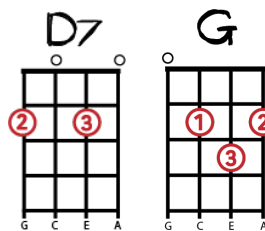

## JINGLE BELLS – Key of C

[Verse 1]

**C** Dashing through the snow, In a one horse open sleigh, **F**  
**F** O'er the fields we go, **G7** Laughing all the way. **C**  
**C** Bells on bob-tail ring, **F** Making spirits bright;  
**F** What fun it is to ride and sing a sleighing song tonight **C** Oh! **G7**

# Let it Snow

(pg 306 of yellow book - first notes Low G to high g)

[Verse 1]

Oh, the weather outside is frightful,  
But the fire is so delightful,  
And since we've no place to go,  
Let it snow, let it snow, let it snow.

try strumming pattern 4  
with a skip in your step!  
(swing)

[Verse 2]

It doesn't show signs of stopping,  
And I brought some corn for popping.  
The lights are turned way down low,  
Let it snow, let it snow, let it snow

**C** He comes to make His blessings flow

Far as the curse is found,

**G** Far as the curse is found,

**C** Far as, far as the **F** curse is **C** found

JOY TO THE WORLD

Musical notation for measures 1-5. The top staff is a treble clef with a 2/4 time signature. The bottom staff shows guitar fretting with letters T, A, B and numbers 3, 2, 0, 1, 0, 2, 0, 3, 0, 0.