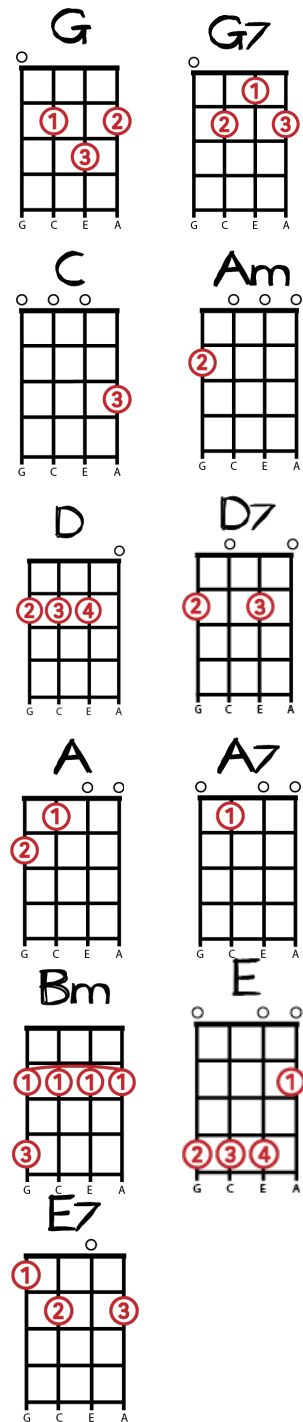

Silver Bells! (3/4 time)

[intro] play through chords 2x

G **G7**
City sidewalks, busy sidewalks
C **Am**
Dressed in Holiday style
D **D7** **G**
In the air there's a feeling of Christmas
G **G7**
Children laughing, people passing
C **Am**
Meeting smile after smile
D **D7** **G**
And on every street corner you hear

[Chorus]

G **G7** **C** **Am**
Silver bells, silver bells
D **D7** **G**
It's Christmas-time in the city
G **G7** **C** **Am**
Ring-a-ling, hear them ring
D **D7** **G**
Soon it will be Christmas day

G **G7**
Strings of street lights, even stop lights
C **Am**
Blink a bright red and green
D **D7** **G**
As the shoppers run home with their treasures
G **G7**
Hear the snow crunch, see the kids bunch
C **Am**
This is Santa's big scene
D **D7** **G**
And above all the bustle you hear...

[Chorus] x2 (optional key change for 2nd chorus!)

G/A **G7/A7** **C/D** **Am/Bm** **D/E** **D7/E7** **G/A**
Silver bells, silver bells It's Christmas-time in the city
G/A **G7/A7** **C/D** **Am/Bm** **D/E** **D7/E7** **G/A**
Ring-a-ling, hear them ring Soon it will be Christmas day