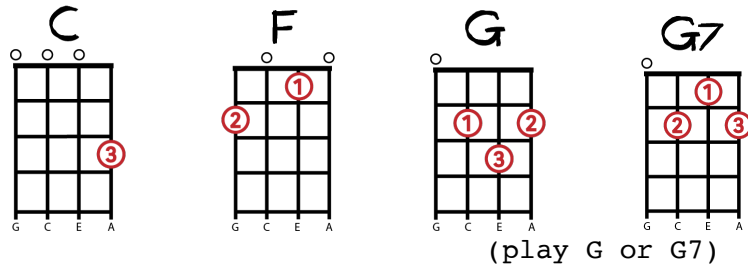

## JINGLE BELLS – Key of C

[Verse 1]

**C** Dashing through the snow, In a one horse open sleigh, **F**  
**F** O'er the fields we go, **G7** Laughing all the way. **C**  
**C** Bells on bob-tail ring, **F** Making spirits bright;  
**F** What fun it is to ride and sing a sleighing song tonight **C** Oh! **G7**

[Chorus]

**C** Jingle bells, jingle bells, jingle all the way;  
**F** Oh what fun it is to ride in a one horse open sleigh, **C** Hey! **G7**  
**C** Jingle bells, jingle bells, jingle all the way;  
**F** Oh what fun it is to ride in a one horse open sleigh! **C** **G7**

Repeat the sounding joy,

**G** Repeat the sounding joy,

**C** Repeat, repeat, the **F** sounding **C** joy.

[Verse 3]

**C** No more let sins and **G** sorrows **C** grow,

**F** Nor thorns infest the **G** ground

**C** He comes to make His blessings flow

Far as the curse is found,

**G** Far as the curse is found,

**C** Far as, far as the **F** curse is **C** found

JOY TO THE WORLD

Musical notation for measures 1-5. The top staff is a treble clef with a 2/4 time signature. The bottom staff shows guitar fretting with letters T, A, B and numbers 3, 2, 0, 1, 0, 2, 0, 3, 0, 0.