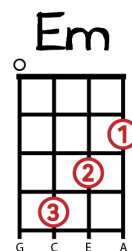

**F** **G** **C**  
and a cup of good cheer!

[Verse 3]

**C** **F**  
We won't go until we get some,

**D** **G**  
We won't go until we get some.

**E7** **Am**  
We won't go until we get some,

**F** **G** **C**  
bring it out here.

# Joy to the World

[Verse 1]

**C** Joy to the world, the **G** Lord is **C** come!

**F** Let earth receive her **G** King;

**C** Let every heart prepare Him room,

And Heaven and nature sing,

**G** And Heaven and nature sing,

Repeat the sounding joy,

**G** Repeat the sounding joy,

**C** Repeat, repeat, the **F** sounding **C** joy.

[Verse 3]

**C** No more let sins and **G** sorrows **C** grow,

**F** Nor thorns infest the **G** ground

**C** He comes to make His blessings flow

Far as the curse is found,

**G** Far as the curse is found,

**C** Far as, far as the **F** curse is **C** found

JOY TO THE WORLD

Musical notation for measures 1-5. The top staff is a treble clef with a 2/4 time signature. The bottom staff shows guitar fretting with letters T, A, B and numbers 3, 2, 0, 1, 0, 2, 0, 3, 0, 0.