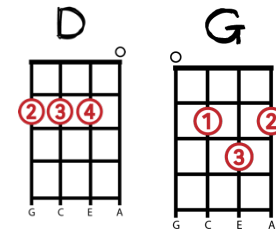

## JINGLE BELLS – Key of C

[Verse 1]

**C** Dashing through the snow, In a one horse open sleigh, **F**  
**F** O'er the fields we go, **G7** Laughing all the way. **C**  
**C** Bells on bob-tail ring, **F** Making spirits bright;  
**F** What fun it is to ride and sing a sleighing song tonight **C** Oh! **G7**

**F** **G** **C**  
and a cup of good cheer!

[Verse 3]

**C** **F**  
We won't go until we get some,

**D** **G**  
We won't go until we get some.

**E7** **Am**  
We won't go until we get some,

**F** **G** **C**  
bring it out here.

Repeat the sounding joy,

**G** Repeat the sounding joy,

**C** Repeat, repeat, the **F** sounding **C** joy.

[Verse 3]

**C** No more let sins and **G** sorrows **C** grow,

**F** Nor thorns infest the **G** ground

**C** He comes to make His blessings flow

Far as the curse is found,

**G** Far as the curse is found,

**C** Far as, far as the **F** curse is **C** found

JOY TO THE WORLD

Musical notation for measures 1-5. The top staff is a treble clef with a 2/4 time signature. The bottom staff shows guitar fretting with letters T, A, B and numbers 3, 2, 0, 1, 0, 2, 0, 3, 0, 0.