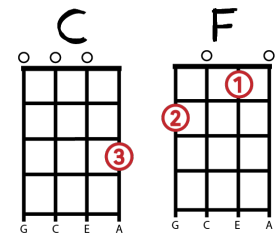

We Wish You A Merry Christmas

(3/4 time)

[Verse 1]

C **F** **D** **G**
We wish you a Merry Christmas, we wish you a Merry Christmas.

E7 **Am** **F** **G** **C**
We wish you a Merry Christmas and a Happy New Year!

C **G** **Am** **G**
Good tidings we bring to you and your kin.

C **Em** **F** **G** **C**
Good tidings for Christmas and a Happy New Year!

[Verse 2]

C **F**
Now bring us some figgy pudding,

D **G**
bring us some figgy pudding.

E7 **Am**
bring us some figgy pudding

F **G** **C**
and a cup of good cheer!