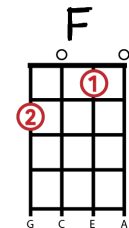

[Verse 3]

C No more let sins and **G** sorrows **C** grow,

F Nor thorns infest the **G** ground

C He comes to make His blessings flow

Far as the curse is found,

G Far as the curse is found,

C Far as, far as the **F** curse is **C** found