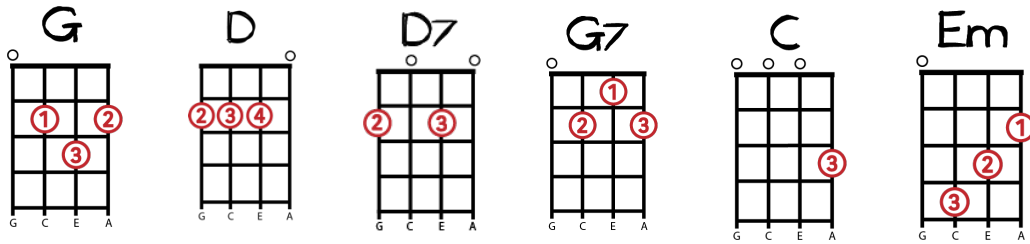

Silent Night

3/4 Time

[Verse 1]

G D D7 G G7
Silent night, Holy night, All is calm all is bright
C G C G
Round yon virgin mother and child Holy infant so tender and mild
D D7 G Em G D G
Sleep in heavenly peace, sleep in heavenly peace.

[Verse 2]

G D D7 G G7
Silent night, Holy night, Shepherds quake at the sight
C G C G
Glories stream from heaven afar Heavenly hosts sing Hallelujah
D D7 G Em G D G
Christ the Saviour is born, Christ the Saviour is born.

[Verse 3]

G D D7 G G7
Silent night, Holy night, Son of God love's pure light
C G C G
Radiant beams from thy holy face With the dawn of redeeming grace
D D7 G Em G D G
Jesus lord at thy birth, Jesus lord at thy birth.