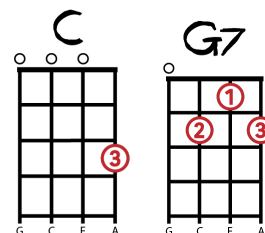

Let it Snow

(pg 306 of yellow book - first notes Low G to high g)

[Verse 1]

Oh, the weather outside is frightful,
But the fire is so delightful,
And since we've no place to go,
Let it snow, let it snow, let it snow.

try strumming pattern 4
with a skip in your step!
(swing)