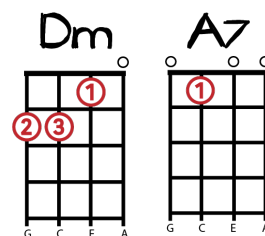

[Verse 2]

It doesn't show signs of stopping,
And I brought some corn for popping.
The lights are turned way down low,
Let it snow, let it snow, let it snow

[Instrumental] - play the verse without singing

[Verse 3]

When we finally kiss good night,
How I'll hate going out in the storm.
But if you really hold me tight,
All the way home I'll be warm.